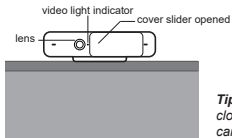

1. 3 Open the cover slider and start using the USB camera.

Tip: You may keep the cover slider closed when you are not using the USB camera to protect the lens from dust.

This device complies with part 15 of the FCC Rules. Operation is subject to the following two conditions:

- (1) This device may not cause harmful interference, and
- (2) this device must accept any interference received, including interference that may cause undesired operation.

Note: This accessory is compatible with TCL Google TV and TCL Android TV models.

Usage

- Ensure the normal connection between the USB camera and TV while using this product.
- The USB camera powers on automatically when you start corresponding applications on TV.
- The USB camera powers off automatically when you exit corresponding applications on TV.

Notes:

- Applications on TV may vary depending on the model.
- To reduce flickering effect when using camera applications on TV, you can change the camera's frequency by pressing on the remote control, and selecting **System > Advanced Settings > Camera Flicker Reduction** to switch between 50Hz and 60Hz according to the electrical frequency of your environment.

Specification

Resolution	1920*1080
Compression Format	H.264/MJPEG/YUY2
Connection Port	USB (5.0V --- 200mA)
Weight	60g

Appearance

Sensitive Mics

Full HD Camera

Notice:

The specification and illustrations are for reference only and may differ from actual product. Changes may be made without prior notice.