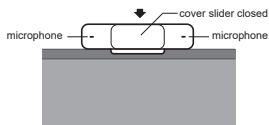

TCL

TCL

Full HD USB Camera - C2D

User Manual

Product Name: Full HD USB Camera

Product Model: C2D

Installation

1. 1 Position the USB camera on the top of TV.