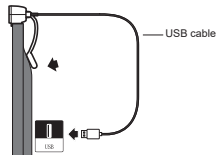

1. 2 Secure the lower part of the mount to the back cover of the TV and plug the USB cable into one of the USB ports on the TV.